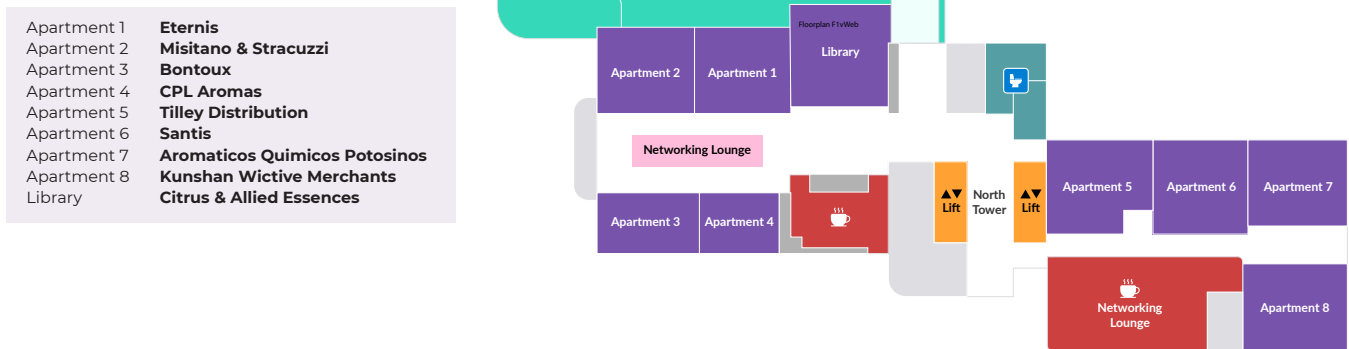

COMPANY MEETING ROOMS

LEVEL 9