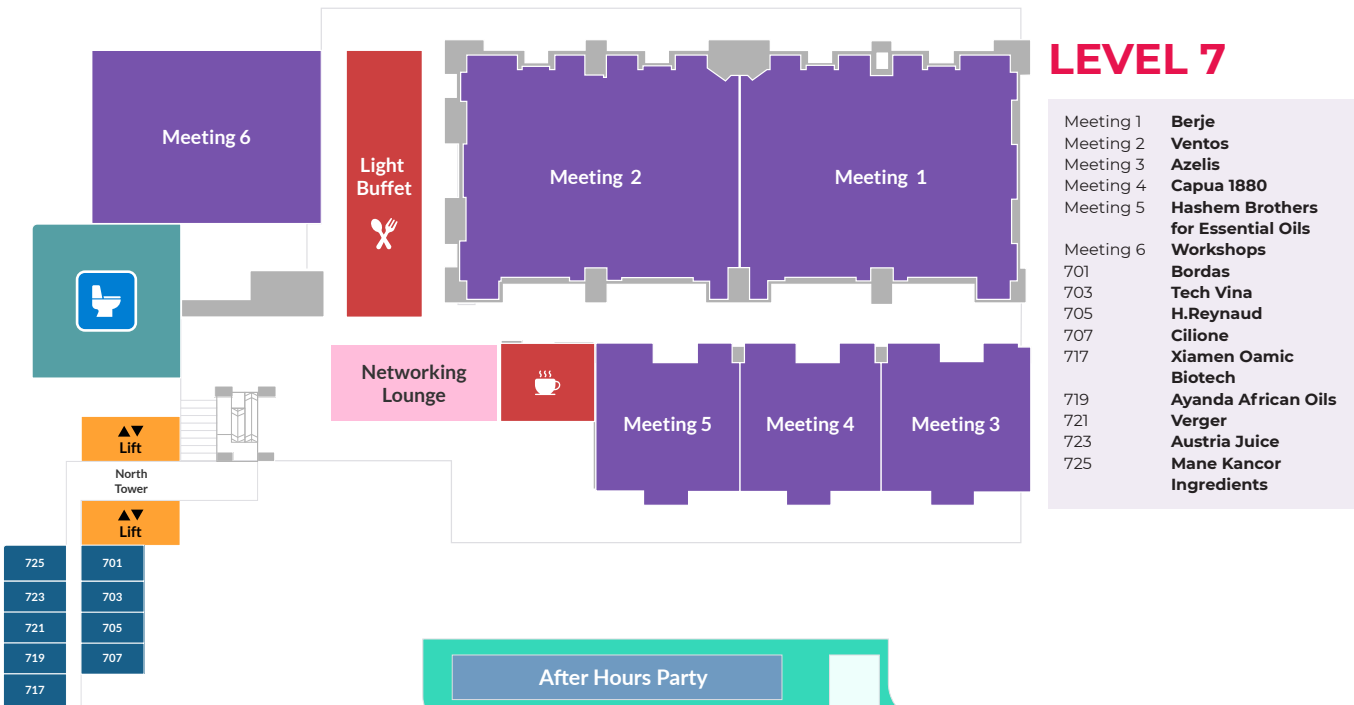

COMPANY MEETING ROOMS