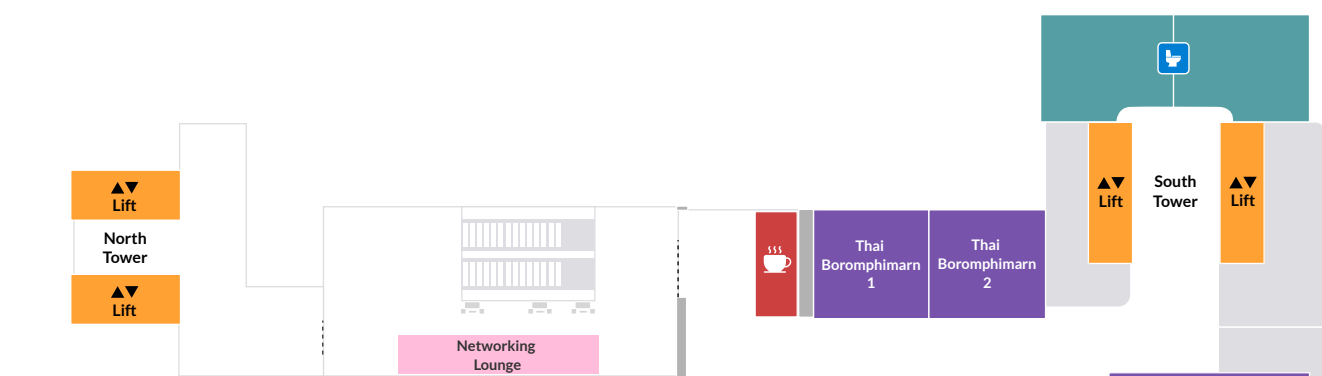

EXHIBITION LEVEL 2

Booth No.	Company Name	Booth No.	Company Name
A1	Hangzhou Grascent	D1	Aroma Atsiri Indonesia
A2	Van Aroma	D2	Katyani Exports
A3	ShengYuan Import & Export	D3	Nanjing Univis International Development
B1	Som Extracts	D4	Pavlovi Food Industries
B2	Purong Essences	D5	SiyoMicro Bio-Tech
B3	Mamta Polycoats	D6	Ayanda African Oils
B4	Jayshree Aromatics	D7	Changyi City Ruihai Biological Technology
B5	Kutas	D8	Hddes Extracts
B6	Kefi Wangi Indonesia	D9	Mitra Ayu Adipratama
B7	Agrumaria Corleone	D10	Wutong Aroma Chemicals
B8	Gupta Aromatics	D11	Anhui Hyea Aromas
B9	Al-Can Exports	D12	Ajmal Biotech
C1	Kunming International Aroma	D13	Indoharvest Spice
C2	FRICKE Dosing + Filling Systems	D14	Wuhan Hesheng Technology
C3	Shandong Tianxiang Food Ingredients	D15	Sinkona Indonesia Lestari
C4	Qingdao Terio United Aromachem	D16	Nishant Aromas
C5	TMV Natural Oils & Extracts	D17	Mignon Sista International
C6	H J Arochem	D18	Indo Aneka Atsiri
C7	Anhui Rodafone Perfume	D19	Hunan Hetong Bio-Tech
C8	Chengdu Sunshine Flavors	D20	Tianxin Flavors
C9	Qingdao Bo-Sin International	D21	Oqema
C10	Bio Young Aromas		

MARRIOTT MARQUIS QUEENS PARK FLOOR PLAN

COMPANY MEETING ROOMS

LEVEL 2

LEVEL 3

- Thai Boromphimarn 1
 - Thai Boromphimarn 2
 - Thai Boromphimarn 3
 - Thai Boromphimarn 4
 - Thai Boromphimarn 5
- Liuch Essence**
Moellhausen
Agrumaria Reggina
Associate Allied Chemicals Europe
Robertet