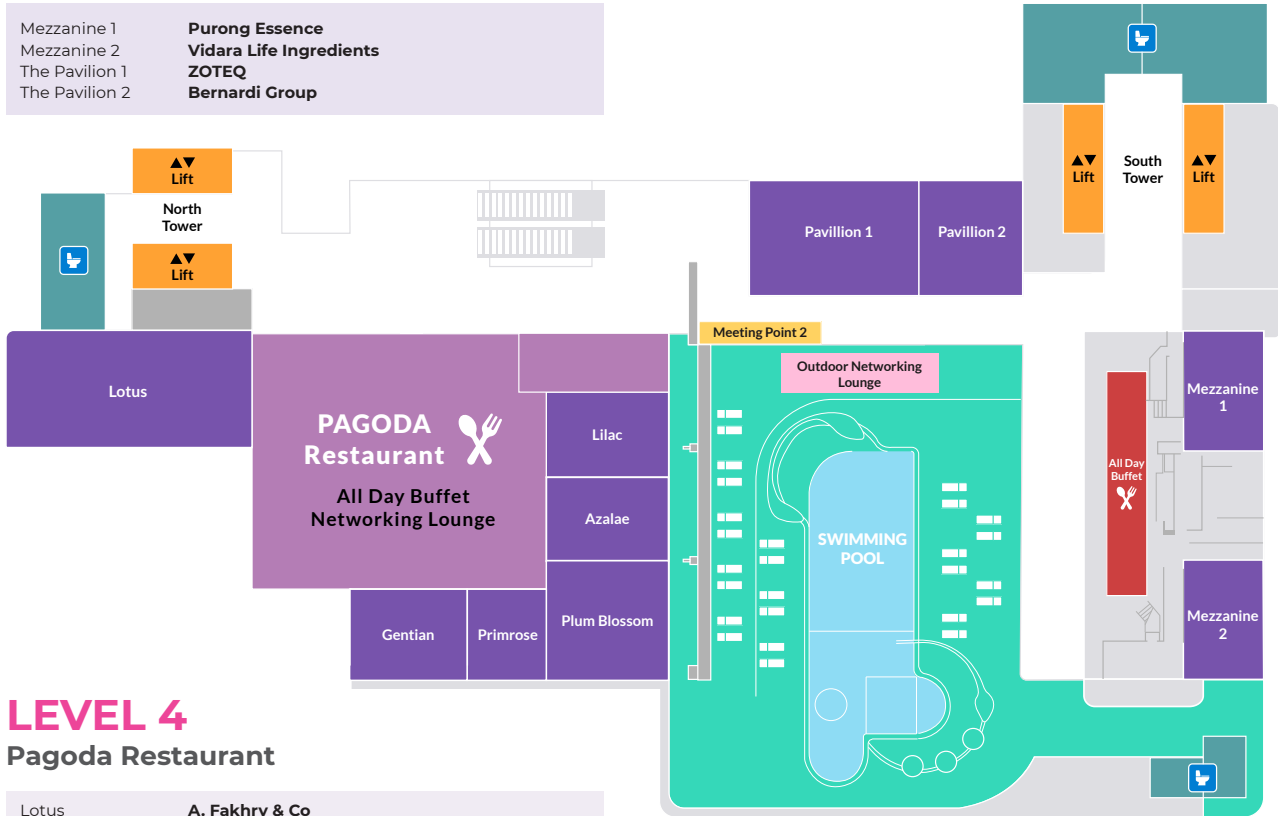

MARRIOTT MARQUIS QUEENS PARK FLOOR PLAN

LOBBY

Networking Lounges

Please note there are no networking facilities in the lobby. The allocated lounges are:

Level M	Concourse & Tee shot bar, Tuesday to Thursday
Level 2	Inside Exhibition of Thai Chitlada 2 & 3
Level 2	Outside Plenary of Thai Chitlada 1
Level 3	Concourse
Level 4	Inside Pagoda Restaurant & Outside Poolhouse
Level 5	Outside Terrace
Level 7	Concourse
Level 9	Concourse

Meeting Points

Point 1	Level M, Outside Tee Shot Bar
Point 2	Level 4, Pool House

MARRIOTT MARQUIS QUEENS PARK FLOOR PLAN

EXHIBITION

EXHIBITION LEVEL M

Booth No.	Company Name
E1	Anhui Chinaherb Flavors & Fragrances
E2	Australian Oils of Nature
E3	Anhui Garlicare Bio-Tech
E4	Asia Specialty Ingredients
E5	Australian Mustard Oil
E6	PrimeChem
E7	Neostar United Industrial
E8	Nepal Essential Oil Producers Association

MARRIOTT MARQUIS QUEENS PARK FLOOR PLAN

COMPANY MEETING ROOMS

LEVEL 2

LEVEL 3

- Thai Boromphimarn 1
 - Thai Boromphimarn 2
 - Thai Boromphimarn 3
 - Thai Boromphimarn 4
 - Thai Boromphimarn 5
- Liuch Essence**
Moellhausen
Agrumaria Reggina
Associate Allied Chemicals Europe
Robertet

LEVEL 4

Mezzanine 1	Purong Essence
Mezzanine 2	Vidara Life Ingredients
The Pavilion 1	ZOTEQ
The Pavilion 2	Bernardi Group

LEVEL 4 Pagoda Restaurant

Lotus	A. Fakhry & Co
Gentian	The Lebermuth Co
Primrose	Floral Concept
Azalea	BASF
Lilac	Citrojugo
Plum Blossom	Jiaxing Sunlong Industrial & Trading Co