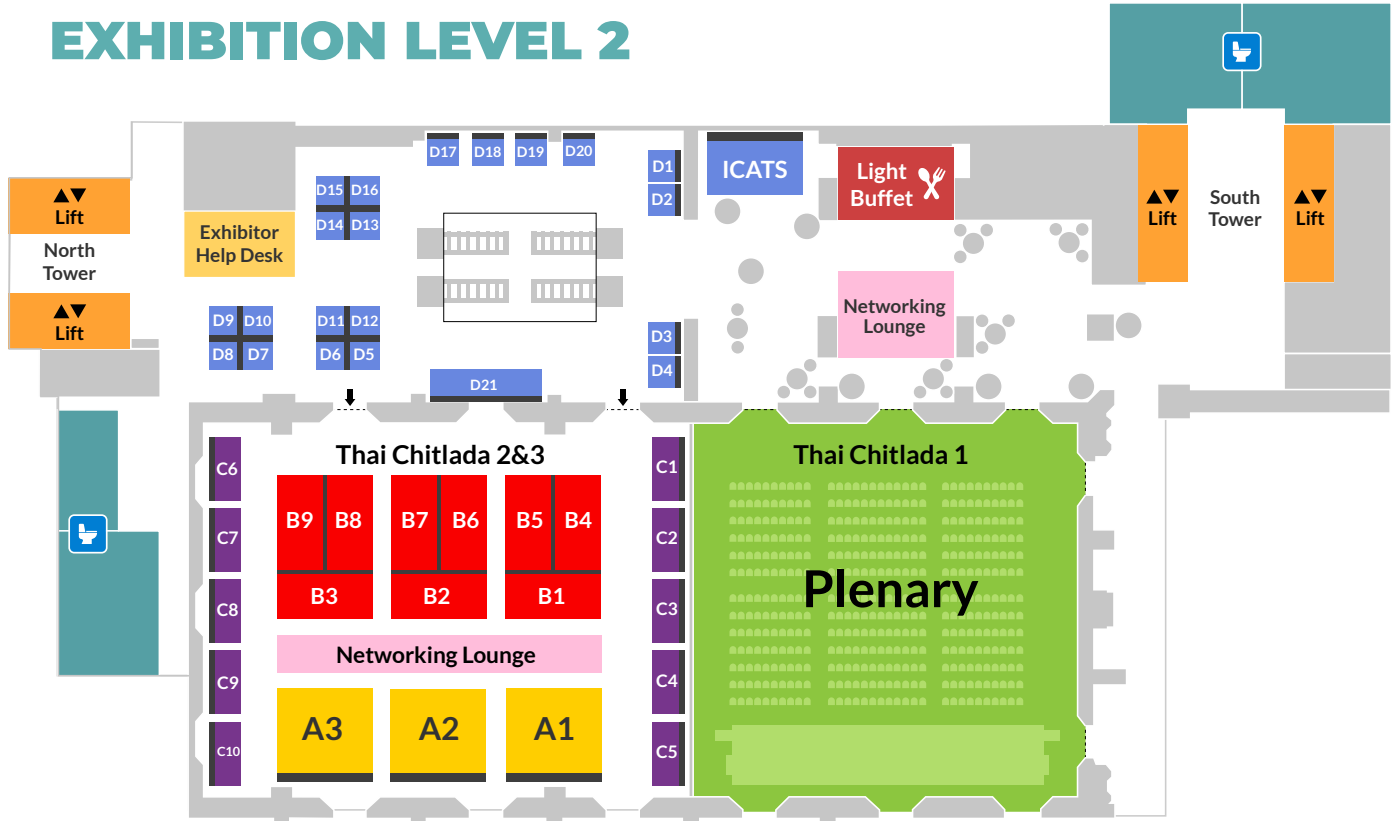

EXHIBITION LEVEL 2

Booth No.	Company Name	Booth No.	Company Name
A1	Hangzhou Grascent	D1	Aroma Atsiri Indonesia
A2	Van Aroma	D2	Katyani Exports
A3	ShengYuan Import & Export	D3	Nanjing Univis International Development
B1	Som Extracts	D4	Pavlovi Food Industries
B2	Purong Essences	D5	SiyoMicro Bio-Tech
B3	Mamta Polycoats	D6	Ayanda African Oils
B4	Jayshree Aromatics	D7	Changyi City Ruihai Biological Technology
B5	Kutas	D8	Hddes Extracts
B6	Kefi Wangi Indonesia	D9	Mitra Ayu Adipratama
B7	Agrumaria Corleone	D10	Wutong Aroma Chemicals
B8	Gupta Aromatics	D11	Anhui Hyea Aromas
B9	Al-Can Exports	D12	Ajmal Biotech
C1	Kunming International Aroma	D13	Indoharvest Spice
C2	FRICKE Dosing + Filling Systems	D14	Wuhan Hesheng Technology
C3	Shandong Tianxiang Food Ingredients	D15	Sinkona Indonesia Lestari
C4	Qingdao Terio United Aromachem	D16	Nishant Aromas
C5	TMV Natural Oils & Extracts	D17	Mignon Sista International
C6	H J Arochem	D18	Indo Aneka Atsiri
C7	Anhui Rodafone Perfume	D19	Hunan Hetong Bio-Tech
C8	Chengdu Sunshine Flavors	D20	Tianxin Flavors
C9	Qingdao Bo-Sin International	D21	Oqema
C10	Bio Young Aromas