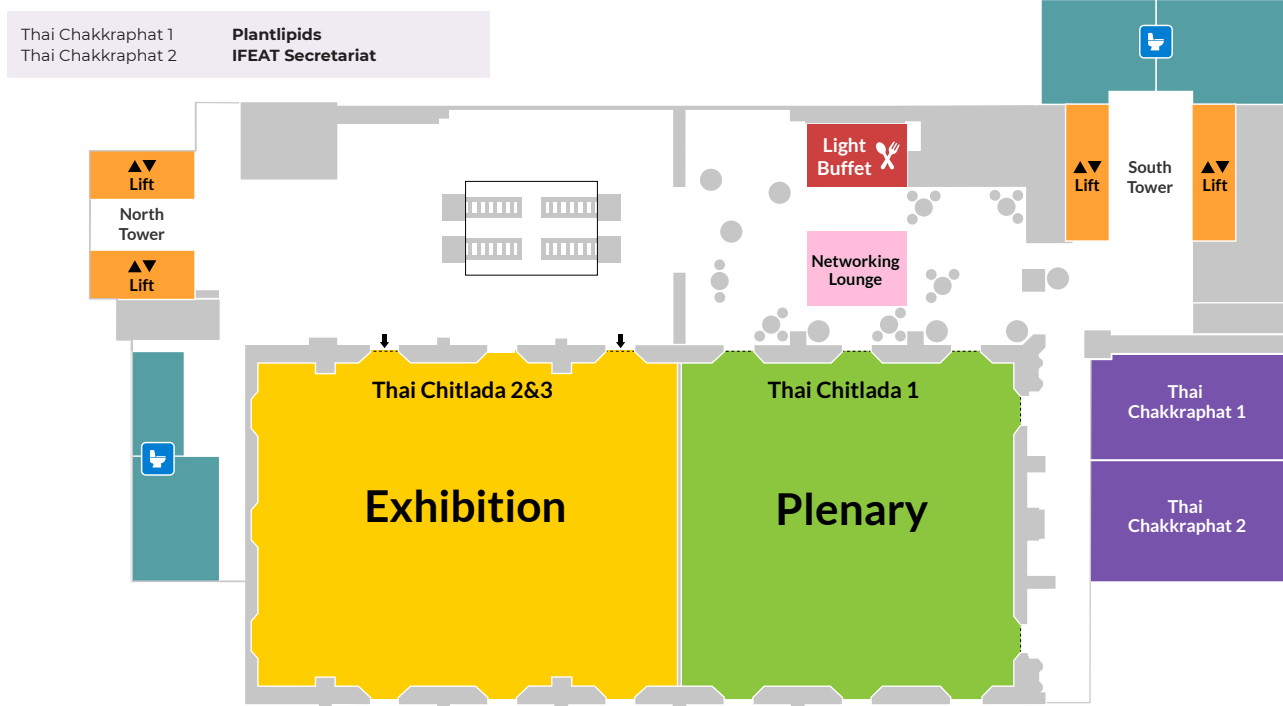

MARRIOTT MARQUIS QUEENS PARK FLOOR PLAN

LOBBY

Networking Lounges

Please note there are no networking facilities in the lobby. The allocated lounges are:

Level M	Concourse & Tee shot bar, Tuesday to Thursday
Level 2	Inside Exhibition of Thai Chitlada 2 & 3
Level 2	Outside Plenary of Thai Chitlada 1
Level 3	Concourse
Level 4	Inside Pagoda Restaurant & Outside Poolhouse
Level 5	Outside Terrace
Level 7	Concourse
Level 9	Concourse

Meeting Points

Point 1	Level M, Outside Tee Shot Bar
Point 2	Level 4, Pool House

MARRIOTT MARQUIS QUEENS PARK FLOOR PLAN

EXHIBITION

EXHIBITION LEVEL M

Booth No.	Company Name
E1	Anhui Chinaherb Flavors & Fragrances
E2	Australian Oils of Nature
E3	Anhui Garlicare Bio-Tech
E4	Asia Specialty Ingredients
E5	Australian Mustard Oil
E6	PrimeChem
E7	Neostar United Industrial
E8	Nepal Essential Oil Producers Association

MARRIOTT MARQUIS QUEENS PARK FLOOR PLAN

COMPANY MEETING ROOMS

LEVEL 2

LEVEL 3

- Thai Boromphimarn 1
 - Thai Boromphimarn 2
 - Thai Boromphimarn 3
 - Thai Boromphimarn 4
 - Thai Boromphimarn 5
- Liuch Essence**
Moellhausen
Agrumaria Reggina
Associate Allied Chemicals Europe
Robertet